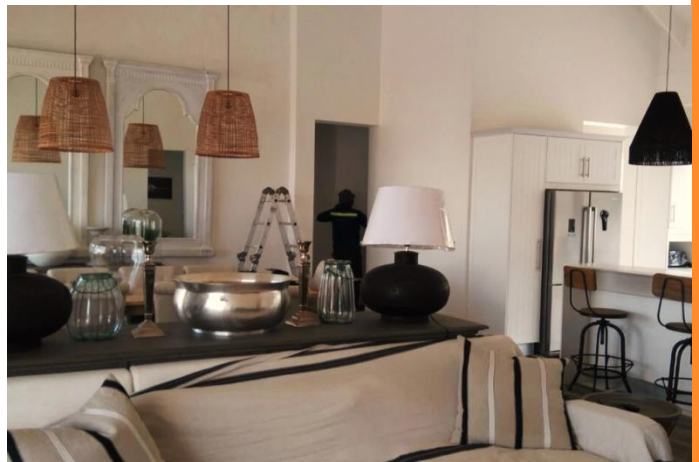

We strive to provide excellent service and tailored workmanship in the building industry by manufacturing cut & edge in our factory.