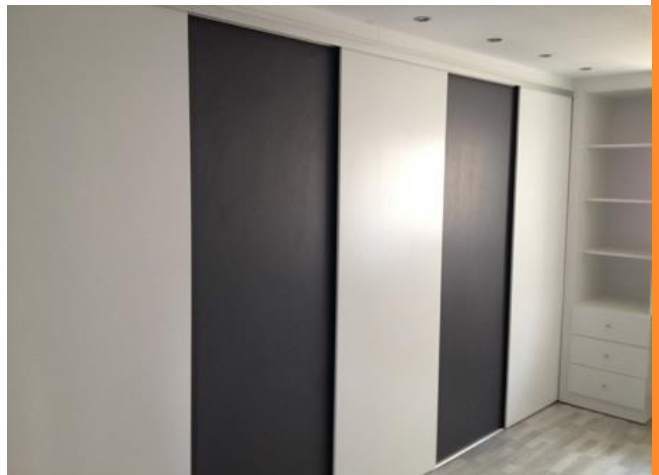

OUR WORK - BEDROOMS